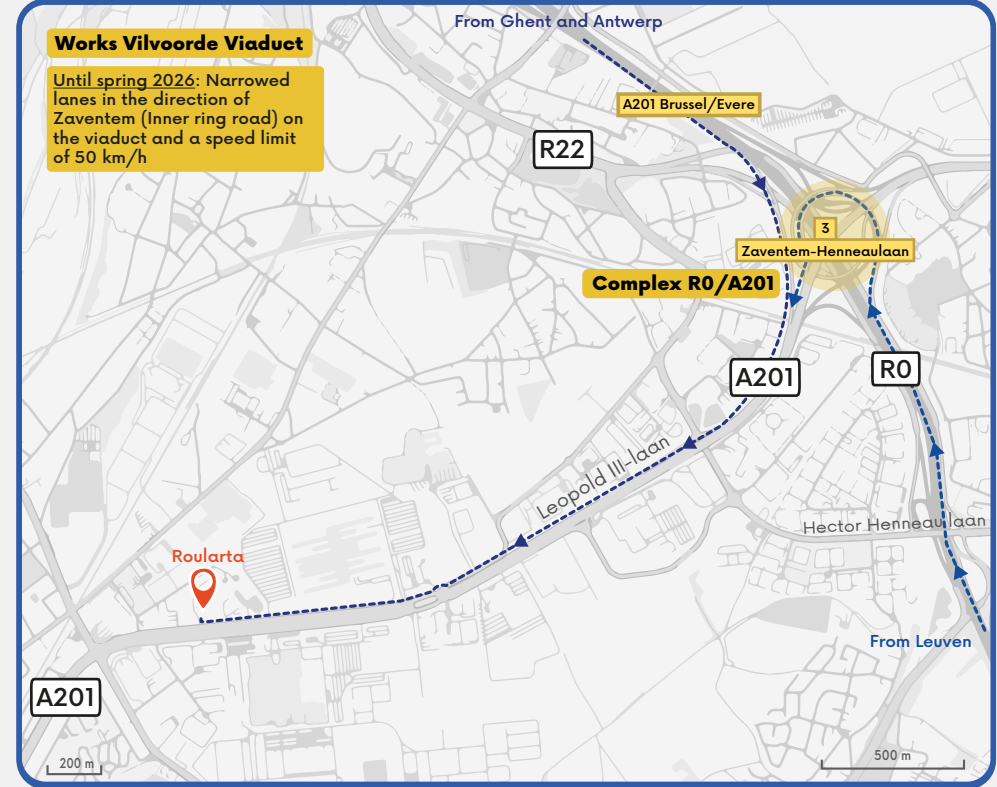

Car

Public transport

Bordet
800 m 🚶 9 min 🚲 3 min

Diegem
2,8 km 🚲 10 min

Blue-bikes available: €2,5/24h.
Click [here](#) for more info.

📘 Plan your route [here](#) with NMBS

Stop Raket

300 m 🚶 3 min

12 Troon - Brussels Airport 🕒 4-6/h 🚇 🚊

62 Kerkhof van Jette - Eurocontrol 🕒 5/h 🚇

272 Brussel - Zaventem 🕒 2/h 🚇 🚊

620 Anderlecht - Zaventem 🕒 2/h 🚇
Only at night

📘 Plan your route [here](#) with MIVB

📘 Plan your route [here](#) with De Lijn