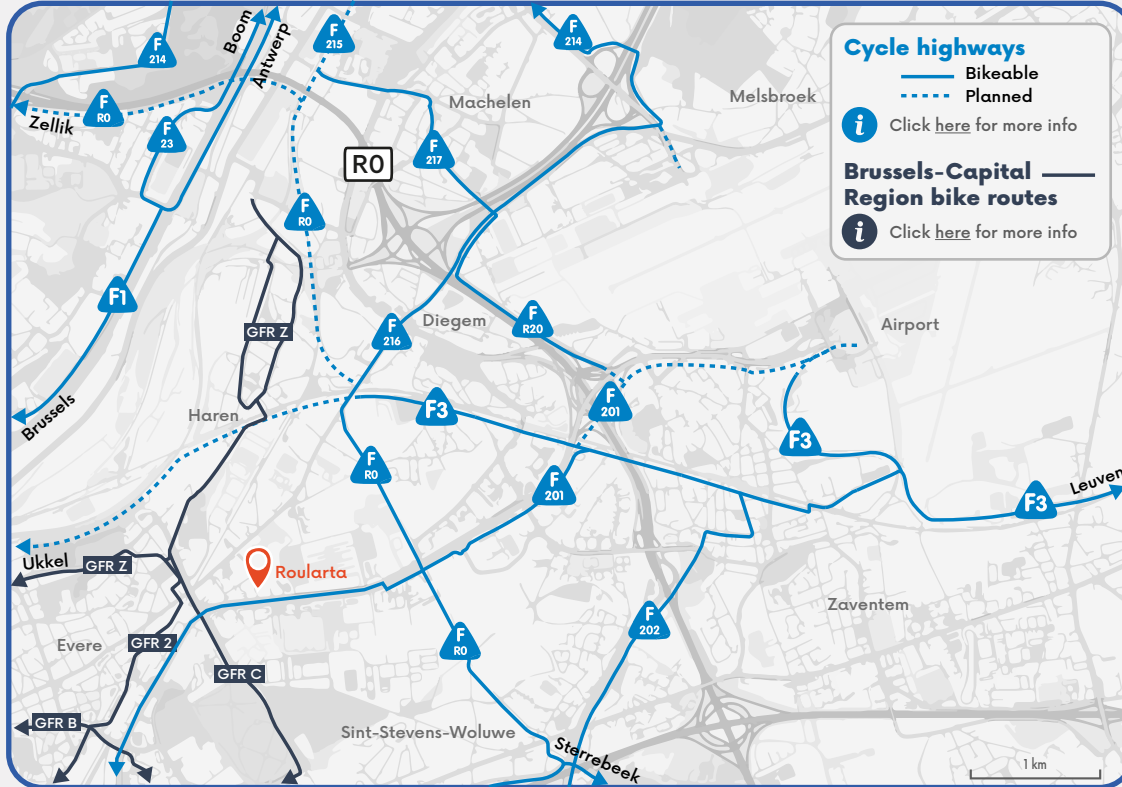

Bicycle

Car

Public transport

Bordet
800 m 🚶 9 min 🚲 3 min

Diegem
2,8 km 🚲 10 min

Blue-bikes available: €2,5/24h.
Click [here](#) for more info.

📘 Plan your route [here](#) with NMBS

Stop Raket

300 m 🚶 3 min

12 Troon - Brussels Airport 🕒 4-6/h 🚇 🚊

62 Kerkhof van Jette - Eurocontrol 🕒 5/h 🚇

272 Brussel - Zaventem 🕒 2/h 🚇 🚊

620 Anderlecht - Zaventem 🕒 2/h 🚇
Only at night

📘 Plan your route [here](#) with MIVB

📘 Plan your route [here](#) with De Lijn

Powered by
VOKE Kamer van Koophandel
Vlaams-Brabant

More info?
werkenaandering.be/
bedrijvenpunt