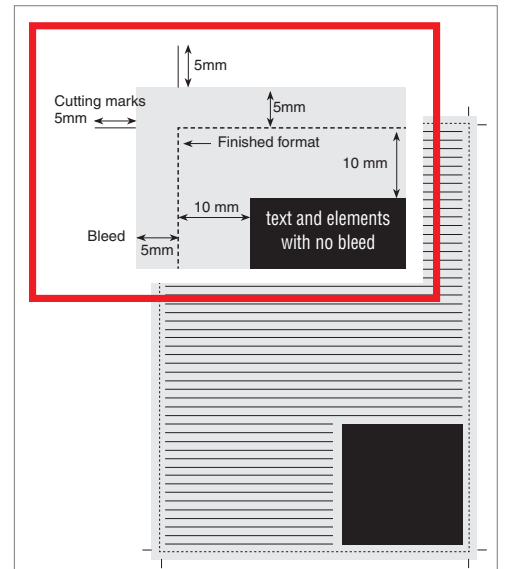

Technical sheet

Trends Office Guide

Trends Retail Guide

Trends Who is Who in Real Estate

Finished format: H 267 mm x W 202 mm

Every supply of material should be accompanied by a note of dispatch containing at least the following information: the client's name, the advertiser's name, date and title of all editions using the material, the subject and a reference to the corresponding order number.

1/1 page

Finished format :
H 267 mm x W 202 mm
+ 5 mm bleed all round

The texts, photos, logos and agency references must remain at least 10 mm from the bleed.

1/2 page horizontal no bleed

Finished format :
H 118 mm x W 171 mm

1/2 page vertical no bleed

Finished format :
H 240 mm x W 84 mm