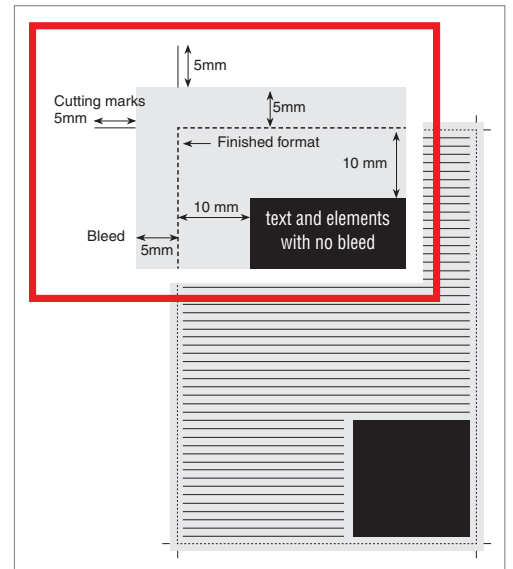

Technical sheet

Libelle Mama

Femmes d'Aujourd'hui Maman

Finished format: H 280 mm x W 210 mm

Every supply of material should be accompanied by a note of dispatch containing at least the following information: the client's name, the advertiser's name, date and title of all editions using the material, the subject and a reference to the corresponding order number.

1/1 page

Finished format (trimbox):

H 280 mm x W 210 mm
+ 5 mm bleed all around

All elements that are not to be cut, must remain at least 10mm from the bleed.

1/2 page horizontal bleed

Format:

H 138 mm x W 210 mm
+ 5 mm bleed all around

All elements that are not to be cut, must remain at least 10mm from the bleed.

1/4 page squared no bleed

Format:

H 120 mm x W 88 mm