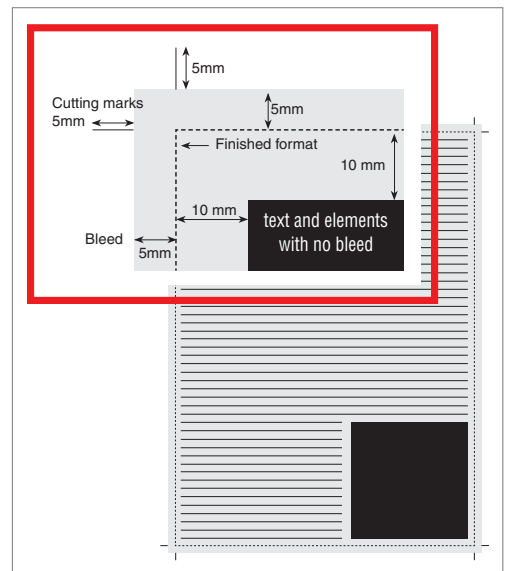

## Knack Weekend Black Le Vif Weekend Black

Finished format: H 285 mm x W 225 mm

Every supply of material should be accompanied by a note of dispatch containing at least the following information: the client's name, the advertiser's name, date and title of all editions using the material, the subject and a reference to the corresponding order number.