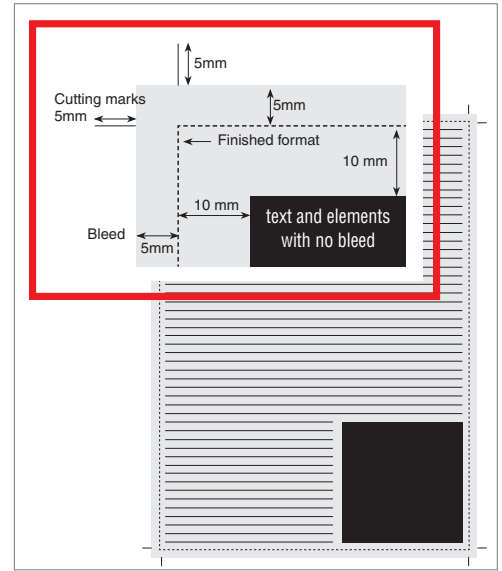

| | |
|---|---|
|  <p>1/1 page</p> <p>Finished format : H 267 mm x W 202 mm + 5 mm bleed all round</p> <p>The texts, photos, logos and agency references must remain at least 10 mm from the bleed.</p> |  <p>2/1 page</p> <p>Finished format : H 267 mm x W 404 mm + 5 mm bleed all round</p> <p>The texts, photos, logos and agency references must remain at least 10 mm from the bleed.</p> <p>All materials must be supplied as one unit. Spread headings and texts must remain 3 mm left and 3 mm right from the fold.</p> |
|  <p>1/2 page vertical bleed</p> <p>Finished format : H 267 mm x W 99 mm + 5 mm bleed all round</p> <p>The texts, photos, logos and agency references must remain at least 10 mm from the bleed.</p> |  <p>1/2 page horizontal bleed</p> <p>Finished format : H 132 mm x W 202 mm + 5 mm bleed all round</p> <p>The texts, photos, logos and agency references must remain at least 10 mm from the bleed.</p> |
|  <p>1/3 page vertical bleed</p> <p>Finished format : H 267 mm x W 70 mm + 5 mm bleed all round</p> <p>The texts, photos, logos and agency references must remain at least 10 mm from the bleed.</p> |  <p>2/3 page vertical bleed</p> <p>Finished format : H 267 mm x W 128 mm + 5 mm bleed all round</p> <p>The texts, photos, logos and agency references must remain at least 10 mm from the bleed.</p> |
|  <p>1/3 page horizontal bleed</p> <p>Finished format : H 92 mm x W 202 mm + 5 mm bleed all round</p> <p>The texts, photos, logos and agency references must remain at least 10 mm from the bleed.</p> |  <p>1/4 page horizontal bleed</p> <p>Finished format : H 71 mm x W 202 mm + 5 mm bleed all round</p> <p>The texts, photos, logos and agency references must remain at least 10 mm from the bleed.</p> |
|  <p>1/4 page squared no bleed</p> <p>Format : H 118 mm x W 84 mm</p> | |