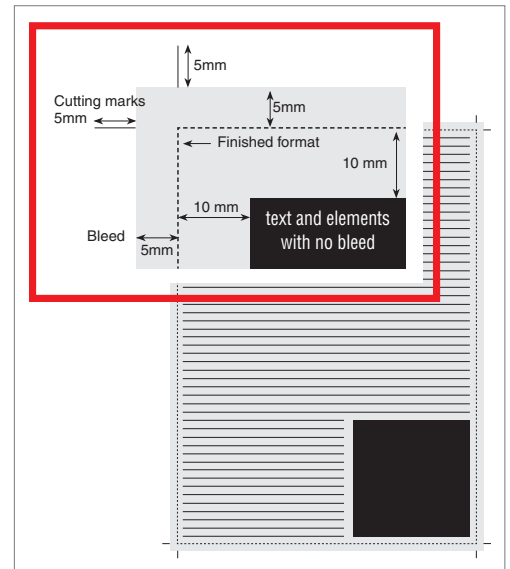

 <p>1/1 page</p> <p>Finished format (trimbox): H 255 mm x W 185 mm + 5 mm bleed all around</p> <p>All elements that are not to be cut, must remain <u>at least 10mm</u> from the bleed.</p>	 <p>2/1 page</p> <p>Finished format (trimbox): H 255 mm x W 370 mm + 5 mm bleed all around</p> <p>All elements that are not to be cut, must remain <u>at least 10mm</u> from the bleed.</p> <p>All materials must be supplied as one unit. Spread headings and texts must remain 3 mm left and 3 mm right from the fold.</p>
 <p>1/2 page vertical bleed</p> <p>Finished format (trimbox): H 255 mm x W 91 mm + 5 mm bleed all around</p> <p>All elements that are not to be cut, must remain <u>at least 10mm</u> from the bleed.</p>	 <p>1/2 page horizontal bleed</p> <p>Finished format (trimbox): H 126 mm x W 185 mm + 5 mm bleed all around</p> <p>All elements that are not to be cut, must remain <u>at least 10mm</u> from the bleed.</p>
 <p>1/3 page vertical bleed (left or right)</p> <p>Finished format (trimbox): H 255 mm x W 64 mm + 5 mm bleed all around</p> <p>All elements that are not to be cut, must remain <u>at least 10mm</u> from the bleed.</p>	 <p>2/3 page vertical bleed</p> <p>Finished format (trimbox): H 255 mm x W 117 mm + 5 mm bleed all around</p> <p>All elements that are not to be cut, must remain <u>at least 10mm</u> from the bleed.</p>
 <p>1/3 page horizontal bleed</p> <p>Finished format (trimbox): H 87 mm x W 185 mm + 5 mm bleed all around</p> <p>All elements that are not to be cut, must remain <u>at least 10mm</u> from the bleed.</p>	 <p>1/4 page horizontal bleed</p> <p>Finished format (trimbox): H 68 mm x W 185 mm + 5 mm bleed all around</p> <p>All elements that are not to be cut, must remain <u>at least 10mm</u> from the bleed.</p>
 <p>1/4 page squared no bleed</p> <p>Format: H 112 mm x W 76 mm</p>	 <p>1/3 page squared no bleed</p> <p>Format: H 112 mm x W 102mm</p>
 <p>1/6 page vertical no bleed</p> <p>Format: H 112 mm x W 49 mm</p>	