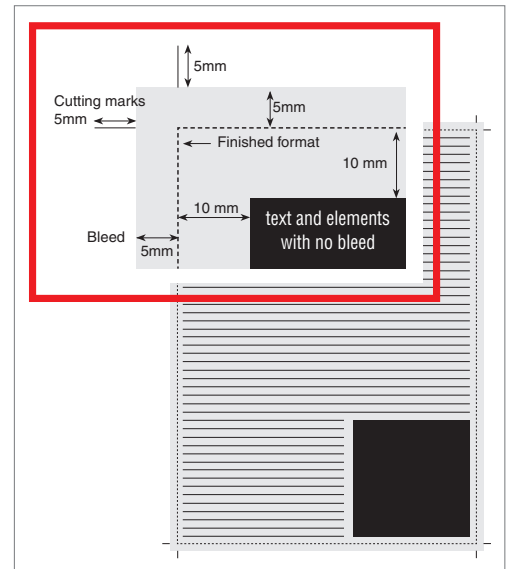

Feeling Feeling Special Gael

Finished format: H 285 mm x W 225 mm

Every supply of material should be accompanied by a note of dispatch containing at least the following information: the client's name, the advertiser's name, date and title of all editions using the material, the subject and a reference to the corresponding order number.

1/1 page

Finished format (trimbox):
H 285 mm x W 225 mm
+ 5 mm bleed all around

All elements that are not to be cut, must remain at least 10mm from the bleed.

2 x 1/2 page horizontal bleed

Finished format (trimbox):
H 141 mm x W 450 mm
+ 5 mm bleed all around

All elements that are not to be cut, must remain at least 10mm from the bleed.

All materials must be supplied as one unit. Spread headings and texts must remain 3 mm left and 3 mm right from the fold.

2/1 page

Format:
H 81 mm x W 194 mm

1/3 page vertical no bleed (left/right/central)

Format:
H 251 mm x W 62 mm

1/4 page vertical no bleed

Format:
H 251 mm x W 46 mm

1/4 page squared no bleed

Format:
H 124 mm x W 95 mm