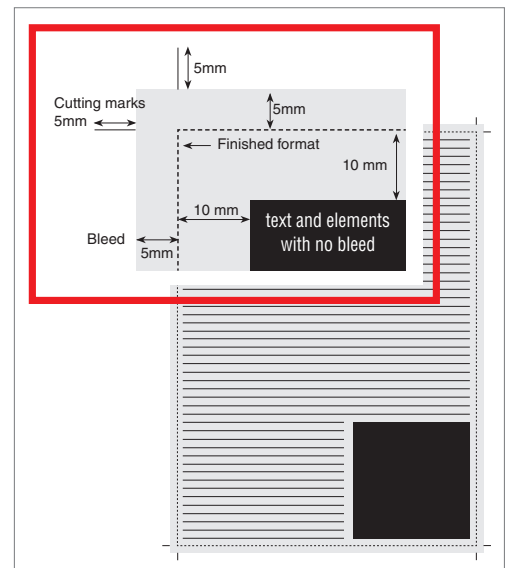

Technical sheet

Fair Folder: Empack Namur

Finished format: H 210 mm x W 148 mm

Every supply of material should be accompanied by a note of dispatch containing at least the following information: the client's name, the advertiser's name, date and title of all editions using the material, the subject and a reference to the corresponding order number.

1/1 page

Finished format :
H 210 mm x W 148 mm
+ 5 mm bleed all around

**All elements that are not to be cut,
must remain at least 10mm from the bleed.**

1/2 page horizontal bleed

Finished format :
H 105 mm x W 148 mm
+ 5 mm bleed all around

**All elements that are not to be cut,
must remain at least 10mm from the bleed.**